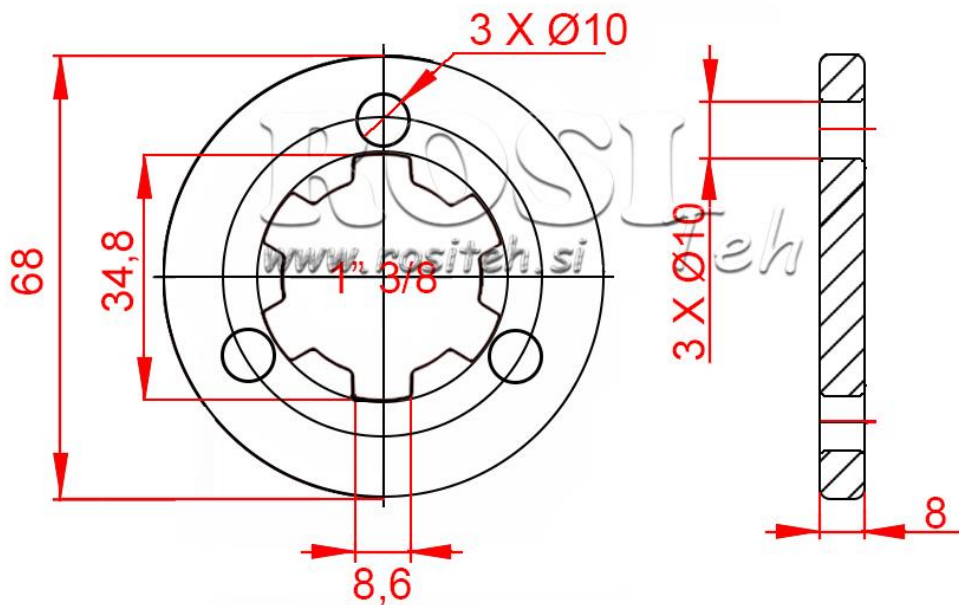

DATA SHEET – DIMENSIONS
PTO ADAPTER WITH FLANGE
3 HOLES

ITEM	EXTERNAL PROFILE	FLANGE Ø (mm)	TOTAL LENGTH (mm)
100109	1" 3/8	68	80